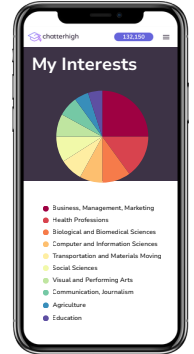

**Mindful Modules:** Courses designed to improve youth awareness around essential topics to prepare for life outside the classroom.

Learners access question content from anywhere

Research the answer using reputable resources

Earn points to win prizes or donate to charity

Students unlock interest reports and Educators monitor activity