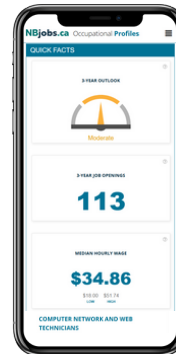

Learners access question content from anywhere