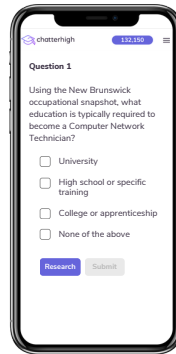

## How it Works

Students access our content engagement platform in the classroom and at home via the **Daily Quiz** or the **Mindful Modules**. Answer multiple choice questions and earn points!

**Daily Quiz:** A 10-question career exploration activity.

**Mindful Modules:** Courses designed to improve youth awareness around essential topics to prepare for life outside the classroom.

Learners access question content from anywhere

Research the answer using reputable resources