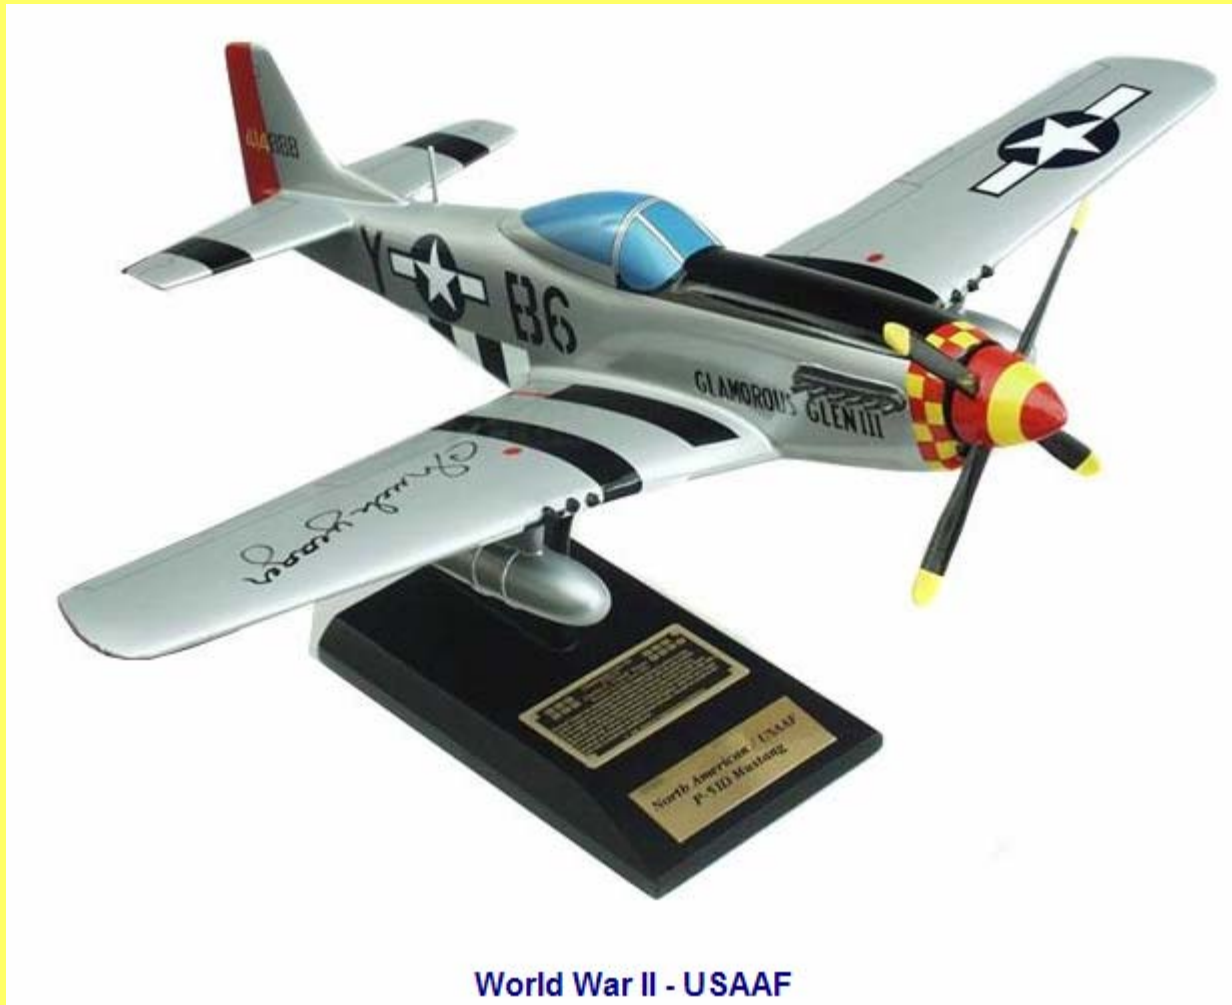

SCALE

MODELS

1962 Corvette Coupe Big John MAZMANIAN Drag Car 1:18 Scale Model Die Cast Car by Precision Miniatures
SKU: 62-prm14

1942 Ford John Deere Pickup Truck with Gas Pump 1:43 Scale Model Die Cast Truck by Gearbox

1:160 scale model train ('N' Scale). Sky was from a different photo. See the little photographer?

Grad student invents aircraft that's also a car

"I've loved flying as long as I can remember," says Carl Dietrich, who grew up watching his Dad build model airplanes on the dining room table. He is shown with a 1/5th scale model of his aircraft. Photo: Ed Quinn

World War II - USAAF

Scale: 1/24

Length: 16 3/16" inches

Wingspan: 18 1/4" inches

Price: \$299.00

This 1:50 scale model was built in five pieces in a single build volume. The parts were then connected together with CA resin. The roof sections can be removed to allow a view of the interior.